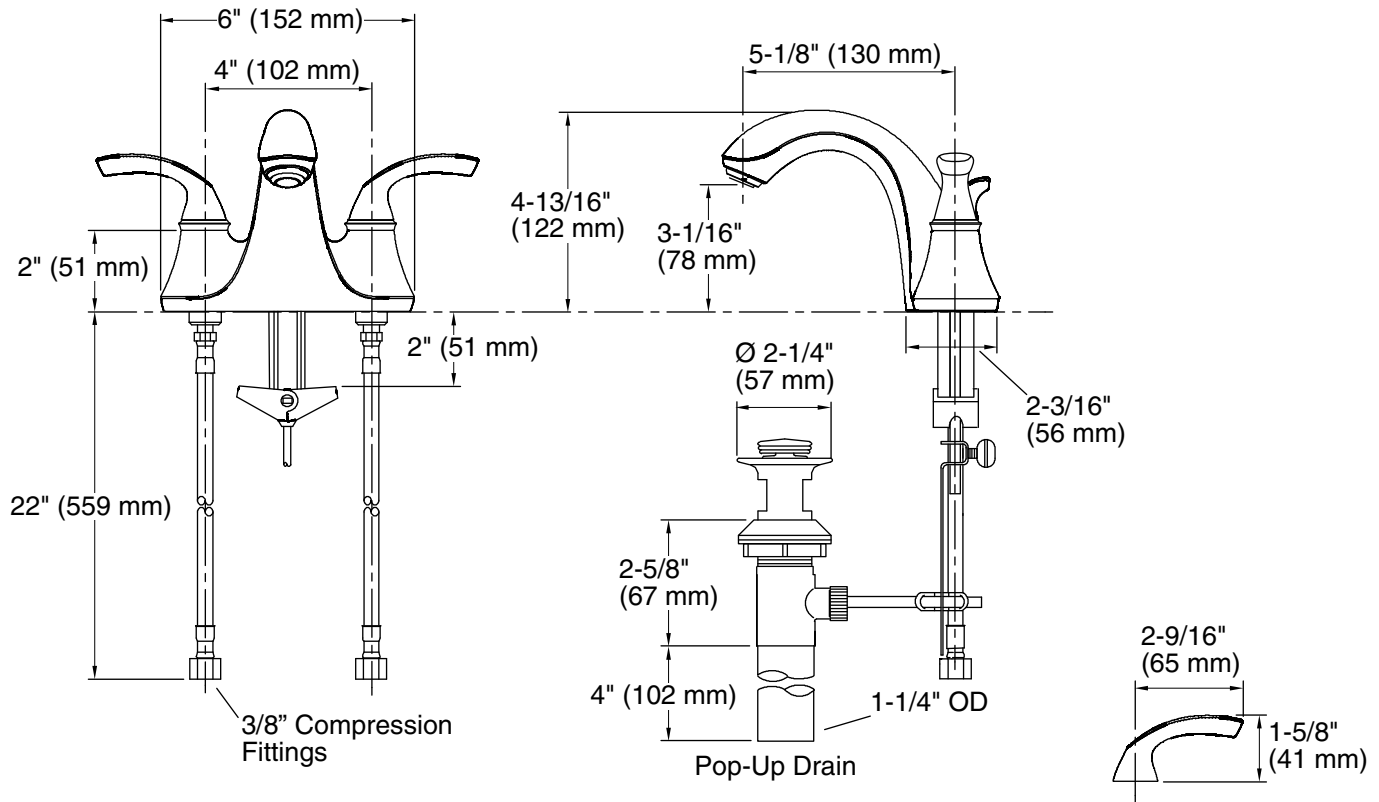

Technical Information

All product dimensions are nominal.

Faucet:

Flow rate: 1.2 gal/min (4.5 l/min)

Pressure: 60 psi (4.1 bar)

Drain included: Yes

Drain tailpiece included: Yes

Spout:

Spout reach: 5-1/8" (130 mm)

Notes

Install this product according to the installation guide.

ADA, OBC, CSA B651 compliant when installed to the specific requirements of these regulations.